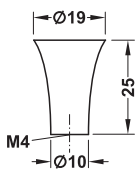

1

Timeless Furniture Knobs

> Material: Stainless steel, quality 1.4301/AISI 304
> Finish/colour: Satin brushed

Dim. A mm	Dim. B mm	Dim. C mm	Packing pieces	Cat. No.
12	20	9	1 or 100	155.01.520
16	25	12	1 or 100	155.01.521
19	25	15	1 or 80	155.01.522
25	30	25	1 or 50	155.01.525

> Material: Stainless steel, quality 1.4301/AISI 304
> Finish/colour: Satin brushed

Dim. A mm	Dim. B mm	Packing pieces	Cat. No.
19	20	1 or 100	155.01.515
25	20	1 or 80	155.01.516
32	20	1 or 60	155.01.517

> Material: Stainless steel, quality 1.4301/AISI 304
> Finish/colour: Satin brushed

Dim. A mm	Dim. B mm	Dim. C mm	Packing pieces	Cat. No.
12	20	7	1 or 120	155.01.510
16	26	9	1 or 100	155.01.511
20	28	11	1 or 100	155.01.512

> Material: Stainless steel, quality 1.4301/AISI 304

Finish/colour	Cat. No.
Matt brushed	155.01.526

Packing: 1 or 80 pieces

M4 threaded screws

► FF 1.260

DGH-M-INT 2020, HDE-en, 05/19; Dimensional data not binding. We reserve the right to alter specifications without notice.