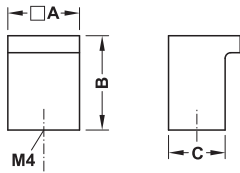

1

Timeless Furniture Knobs

> Material: Stainless steel, quality 1.4301/AISI 304
> Finish/colour: Satin brushed

Dim. A mm	Dim. B mm	Dim. C mm	Packing pieces	Cat. No.
12	20	9	1 or 100	155.01.520
16	25	12	1 or 100	155.01.521
19	25	15	1 or 80	155.01.522
25	30	25	1 or 50	155.01.525

> Material: Stainless steel, quality 1.4301/AISI 304
> Finish/colour: Satin brushed

Dim. A mm	Dim. B mm	Packing pieces	Cat. No.
19	20	1 or 100	155.01.515
25	20	1 or 80	155.01.516
32	20	1 or 60	155.01.517

> Material: Stainless steel, quality 1.4301/AISI 304
> Finish/colour: Satin brushed

Dim. A mm	Dim. B mm	Dim. C mm	Packing pieces	Cat. No.
12	20	7	1 or 120	155.01.510
16	26	9	1 or 100	155.01.511
20	28	11	1 or 100	155.01.512

> Material: Stainless steel, quality 1.4301/AISI 304

Finish/colour	Cat. No.
Matt brushed	155.01.526

Packing: 1 or 80 pieces

M4 threaded screws

► FF 1.260

DGH-M-INT 2020, HDE-en, 05/19; Dimensional data not binding. We reserve the right to alter specifications without notice.