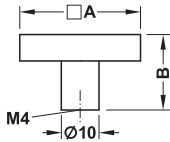

1

Timeless Furniture Knobs

> Material: Stainless steel, quality 1.4301/AISI 304
> Finish/colour: Satin brushed

Dim. A mm	Dim. B mm	Dim. C mm	Packing pieces	Cat. No.
12	20	9	1 or 100	155.01.520
16	25	12	1 or 100	155.01.521
19	25	15	1 or 80	155.01.522
25	30	25	1 or 50	155.01.525

> Material: Stainless steel, quality 1.4301/AISI 304
> Finish/colour: Satin brushed

Dim. A mm	Dim. B mm	Packing pieces	Cat. No.
19	20	1 or 100	155.01.515
25	20	1 or 80	155.01.516
32	20	1 or 60	155.01.517

> Material: Stainless steel, quality 1.4301/AISI 304
> Finish/colour: Satin brushed

Dim. A mm	Dim. B mm	Dim. C mm	Packing pieces	Cat. No.
12	20	7	1 or 120	155.01.510
16	26	9	1 or 100	155.01.511
20	28	11	1 or 100	155.01.512

> Material: Stainless steel, quality 1.4301/AISI 304

Finish/colour	Cat. No.
Matt brushed	155.01.526

Packing: 1 or 80 pieces

M4 threaded screws

► FF 1.260

DGH-M-INT 2020, HDE-en, 05/19; Dimensional data not binding. We reserve the right to alter specifications without notice.