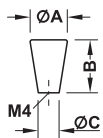

1

Timeless Furniture Knobs

> Material: Stainless steel, quality 1.4301/AISI 304
> Finish/colour: Satin brushed

Dim. A mm	Dim. B mm	Dim. C mm	Packing pieces	Cat. No.
12	20	9	1 or 100	155.01.520
16	25	12	1 or 100	155.01.521
19	25	15	1 or 80	155.01.522
25	30	25	1 or 50	155.01.525

> Material: Stainless steel, quality 1.4301/AISI 304
> Finish/colour: Satin brushed

Dim. A mm	Dim. B mm	Packing pieces	Cat. No.
19	20	1 or 100	155.01.515
25	20	1 or 80	155.01.516
32	20	1 or 60	155.01.517

> Material: Stainless steel, quality 1.4301/AISI 304
> Finish/colour: Satin brushed

Dim. A mm	Dim. B mm	Dim. C mm	Packing pieces	Cat. No.
12	20	7	1 or 120	155.01.510
16	26	9	1 or 100	155.01.511
20	28	11	1 or 100	155.01.512

> Material: Stainless steel, quality 1.4301/AISI 304

Finish/colour	Cat. No.
Matt brushed	155.01.526

Packing: 1 or 80 pieces

M4 threaded screws

► FF 1.260

DGH-M-INT 2020, HDE-en, 05/19; Dimensional data not binding. We reserve the right to alter specifications without notice.